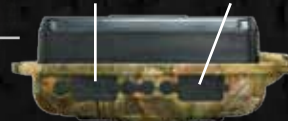

IR-10

Infrared digital surveillance camera

Features

- 10 Megapixel picture quality
- Very compact (4,5" x 6,8" x 2,8")
- 2.4" built-in viewing screen
- Removable internal camera for easier handling
- 46 infrared LED night-time illumination
- Automatic infrared level adjustment
- Video resolution: 640 x 480 AVI
- Color pictures by day, black and white by night
- Multi-shot mode up to 6 pictures per detection
- Automatic print of date, time, temperature and moon phase on every picture
- External memory: SD/SDHC up to 32 GB
- USB and TV port (NTSC/PAL)
- Adjustable distance detection sensor (5 to 50 ft)
- Requires 6 AA batteries (not included)
- Can be powered by a rechargeable lithium battery pack (not included) and recharged by solar panel
- 12 volt and solar panel auxiliary power jacks
- Instant trigger time in electricity mode
- User friendly switch panel
- Low battery indicator
- Kit includes: Strap, USB and video cables

Also available in Black

5 zone coverage

Removable internal camera

LCD zoom up to 4x

SOLAR PANEL / 12 VOLT

GG Telecom

Victoriaville, Québec
Canada

Swanton, Vermont
USA